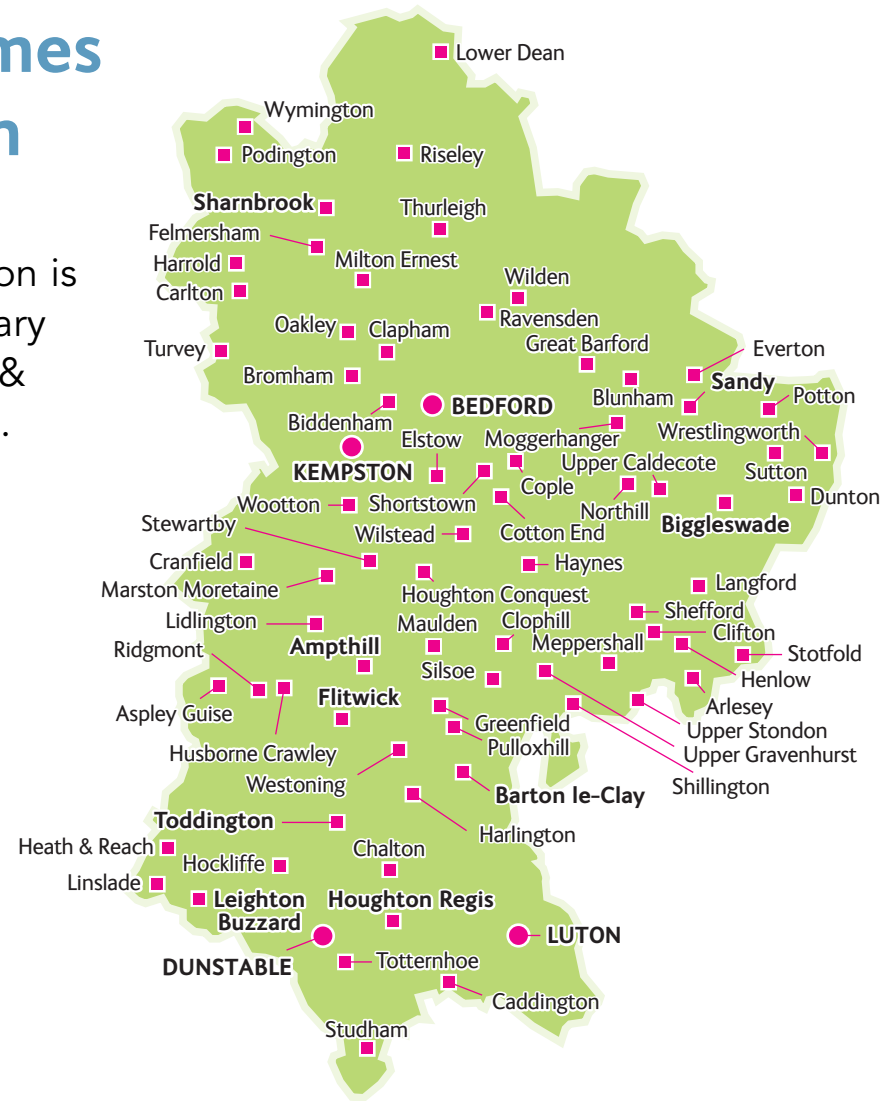

Next...

...Previous

Place your advert now! Call the sales team on 01480 495707 or email ptimes@btinternet.com