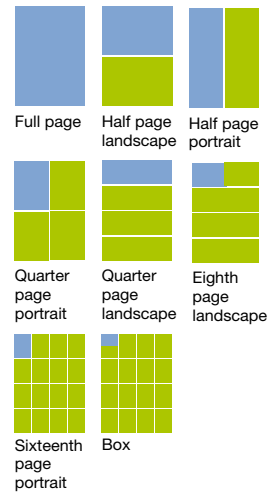

Prices are for full colour advertising
and includes a free design service

Box	£70
Sixteenth Page	£125
Eighth Page	£225
Quarter Page	£450
Half Page	£750
Full Page	£1250
Double Page	£1900
Back Cover	£1375
Inserts	£35 per '000

Advertising sizes

ADVERT SIZES

	W	H
Box	43mm	x 30mm
1/16 PAGE PORTRAIT	43mm	x 66mm
1/8 PAGE LANDSCAPE	90mm	x 66mm
1/4 PAGE PORTRAIT	90mm	x 135mm
1/4 PAGE LANDSCAPE	184mm	x 66mm
1/2 PAGE PORTRAIT	90mm	x 273mm
1/2 PAGE LANDSCAPE	184mm	x 135mm
FULL PAGE (with margin)	184mm	x 273mm
FULL PAGE (to edge) (please add 3mm bleed on each side and crop marks)	210mm	x 297mm
DOUBLE PAGE SPREAD (please add 3mm bleed on each side and crop marks)	420mm	x 297mm